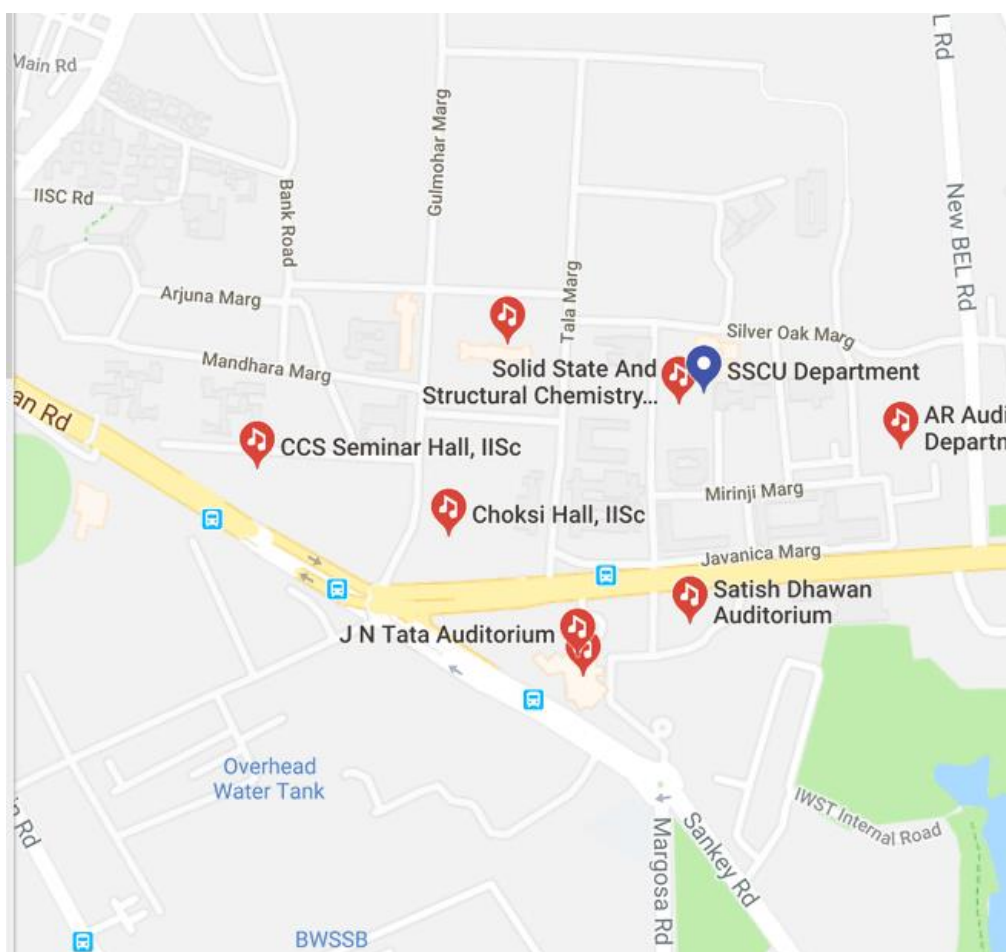

For further contacts:

Thulasi Raman K H : 9886721032

Venu Allam: :9448226501

Prathiba :9945741768

- **SSCU auditorium closest Ola point - Main building, Civil Engineering,**
- **SSCU Auditorium located in Solid State Structural Chemistry Unit Department, IISc, Bangalore**
- **Important land mark close to SSCU auditorium is IISc main building and Prakruthi canteen**

google maps link - SSCU Auditorium, IISc

<https://www.google.com/search?client=firefox-b-ab&q=SSCU+Auditorium&npsic=0&rflfq=1&rlha=0&rllag=13015034,77570555,196&tbm=lcl&ved=0ahUKEwjs37bX4PbbAhVLOY8KHdgXAh4QtgMIMA&tbs=lrf:!2m1!1e2!2m1!1e3!2m1!1e16!3sIAE,lf:1,lf_ui:1&rldoc=1#rflfi=hd::;si::;mv:!1m3!1d12431.335943133065!2d77.56813563201604!3d13.015072808804785!3m2!1i647!2i614!4f13.1>